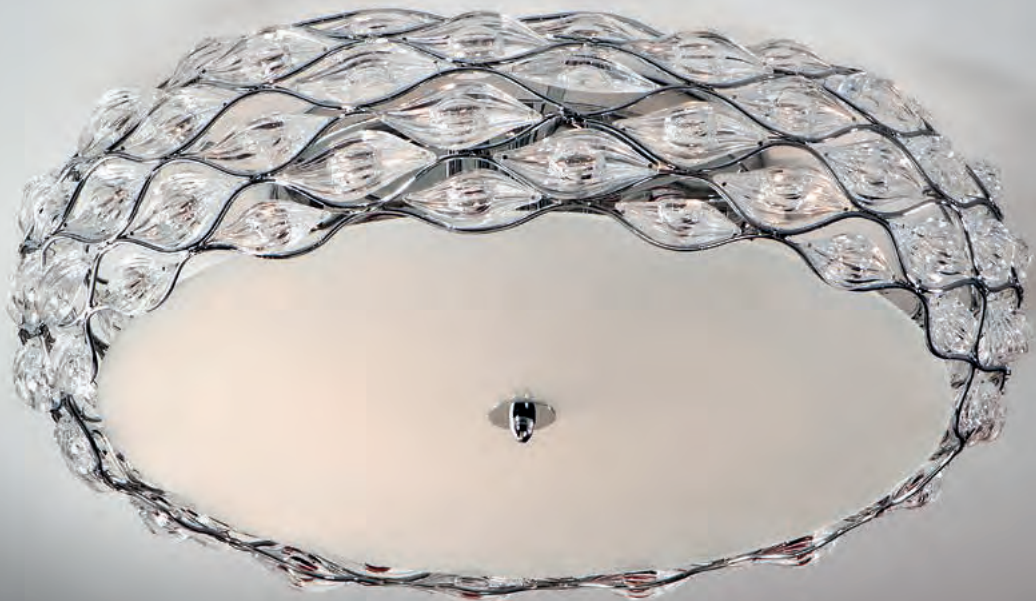

Lamp made of steel, chrome finish. Shade made with anodized aluminum rods, laser carved, and inside with crystal chains and K9 faceted crystal balls.

485213 △

puntos/points 900

Ø 52 † 44 cm

Altura instalada 54 /máx. 164 cm

Height when installed

8 G9 LED 3,5W

sibila

△ 551962
puntos/points 860
Ø 60 | 18cm
6 G9 42W

Plafón de techo de 6 luces realizado con malla metálica acabado cromo y piezas ojivales engarzadas de acrílico transparente, de aspecto muy parecido al cristal. Difusor inferior de cristal opal.
Ceiling lamp of 6 lights made with metal mesh in chrome finish and ogival pieces set in clear acrylic, appearance very similar to crystal. Lower diffuser of opal glass.