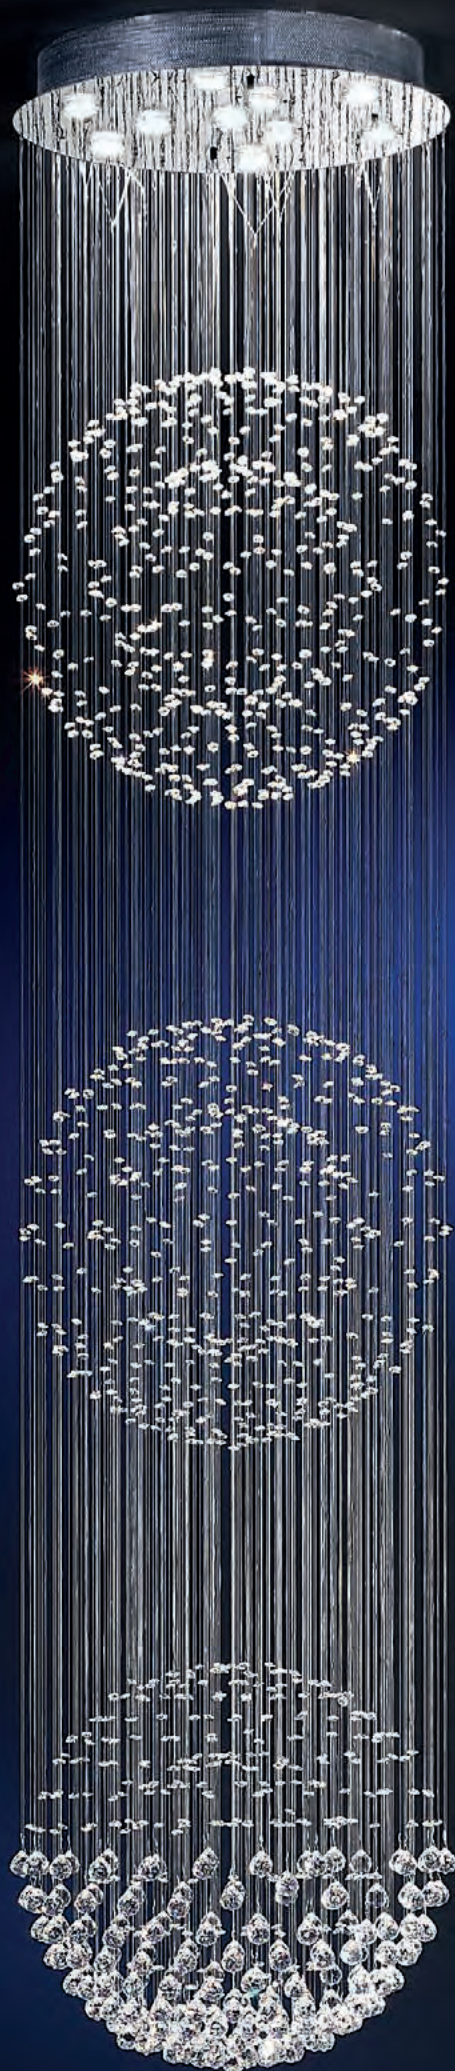

690217 △
puntos/points 4.170
Ø 60 †278 cm
10 GU10 LED 6W